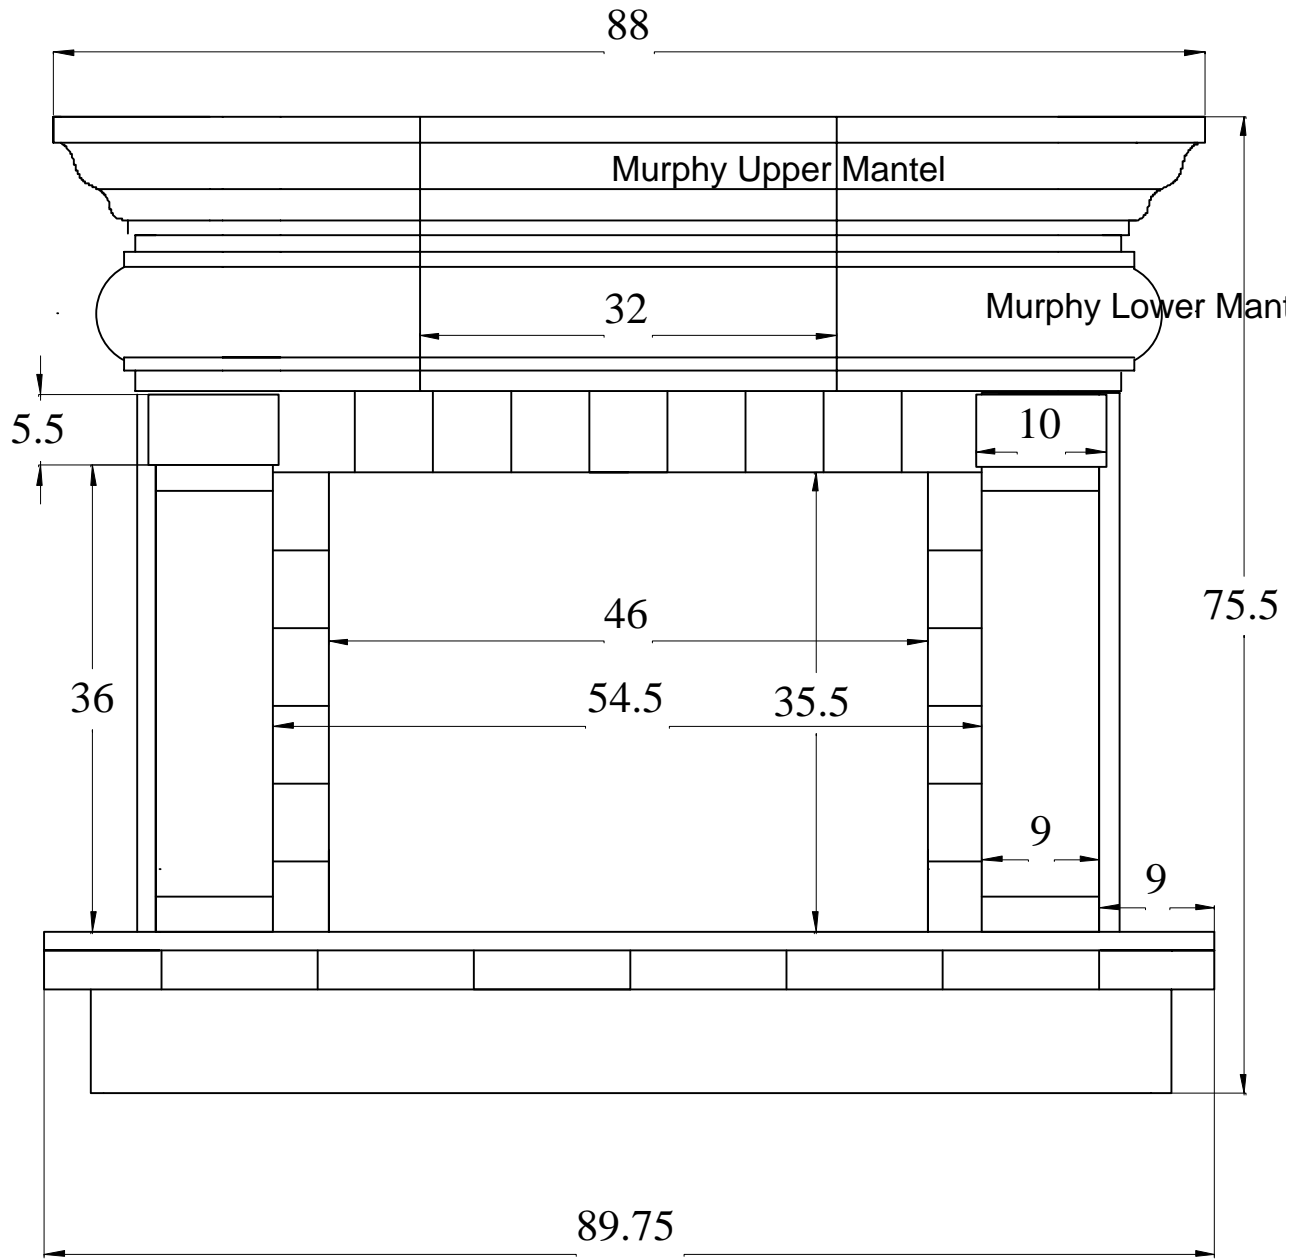

Entirely custom this fireplace “Murphy” seen in a movie,  
Was resized to fit this room.

*Murphy Fireplace*