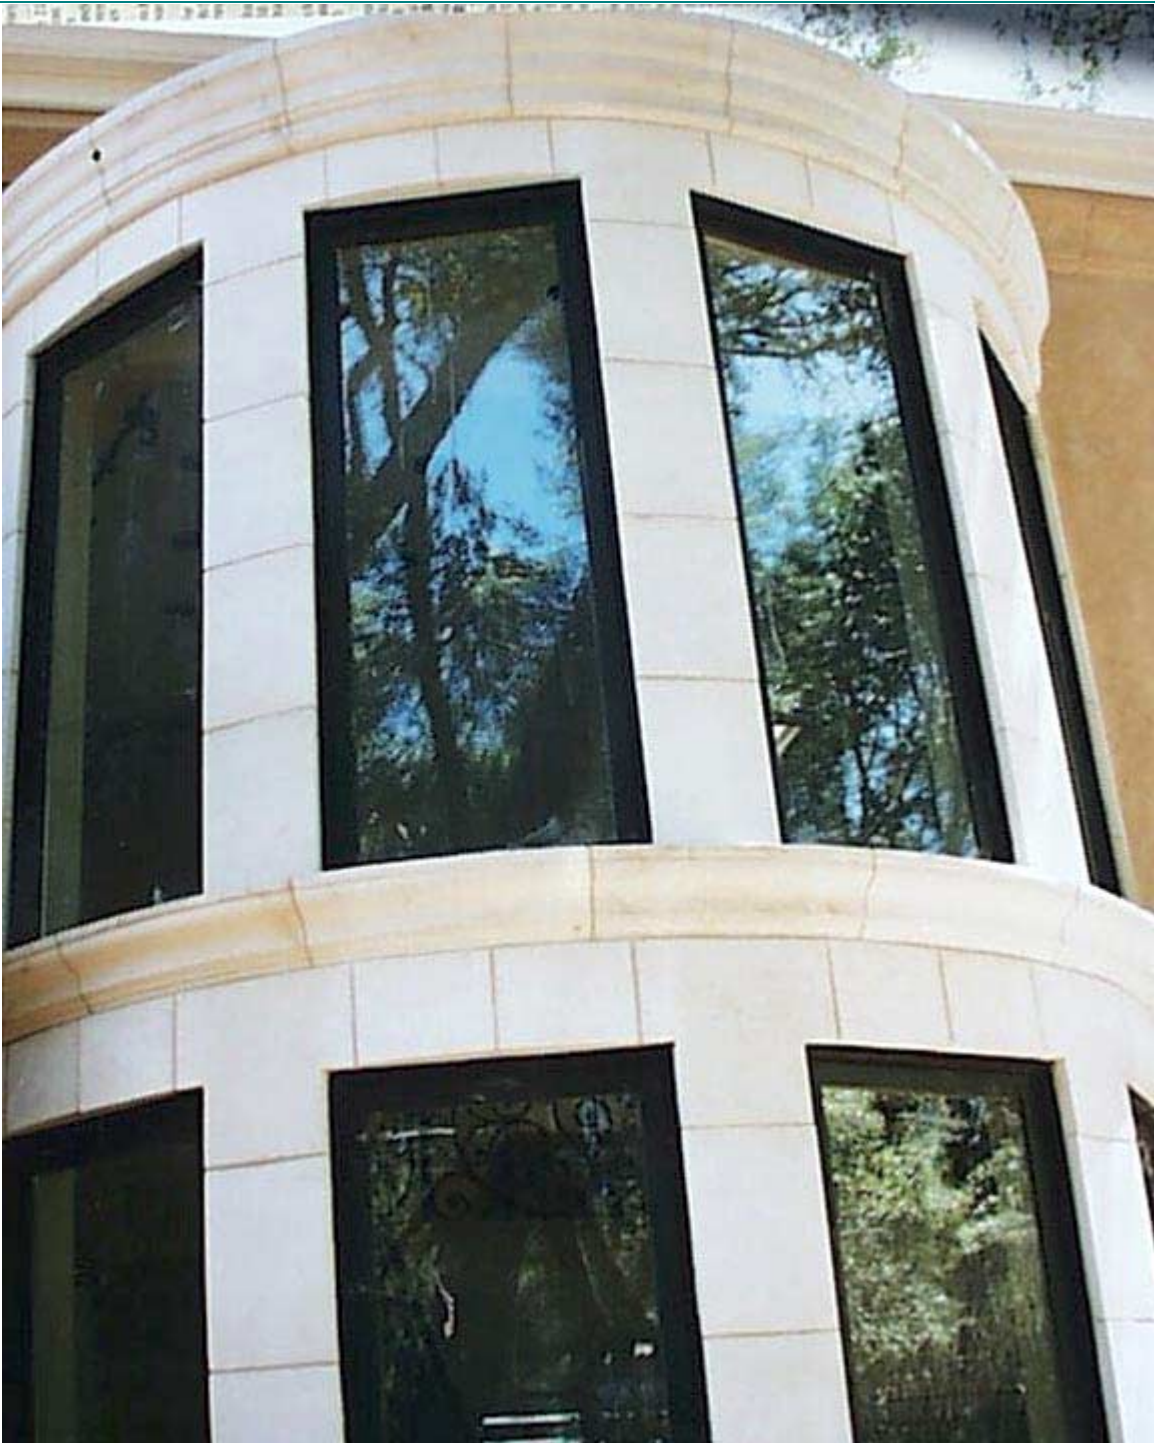

ECS
ECS Manufacturing Inc.

Porte cochere specifications

Entry Door Molding 24 x 11 x 4.5"

Entry Door Molding Curved 26 x 11 x 4.5"

These trim pieces come also without the rope detail.

Curved Soffit Molding & Sills
Even the veneer is curved

Arch with rope molding

Front porch

Front arch made with stepped cove and the window Bull molding

Detail stepped cove

Coins 8x16"

Coins details