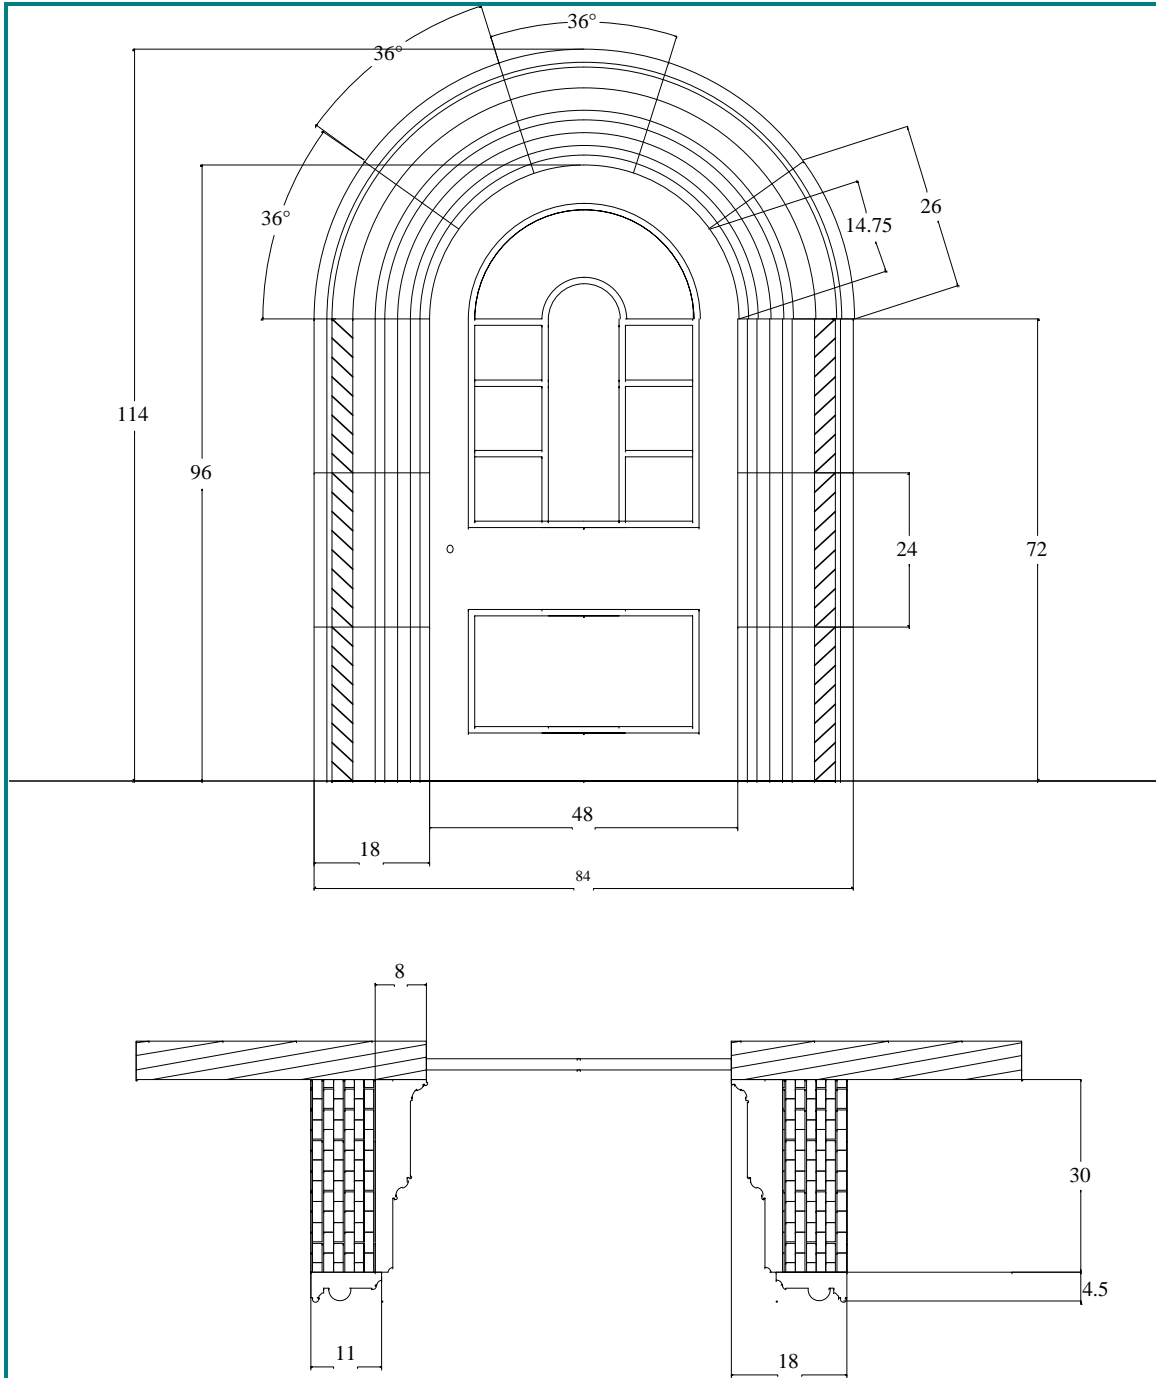

ECS
ECS Manufacturing Inc.

Porte cochere specifications

Entry Door Molding 24 x 11 x 4.5"

Entry Door Molding Curved 26 x 11 x 4.5"

These trim pieces come also without the rope detail.

Curved Soffit Molding & Sills
Even the veneer is curved