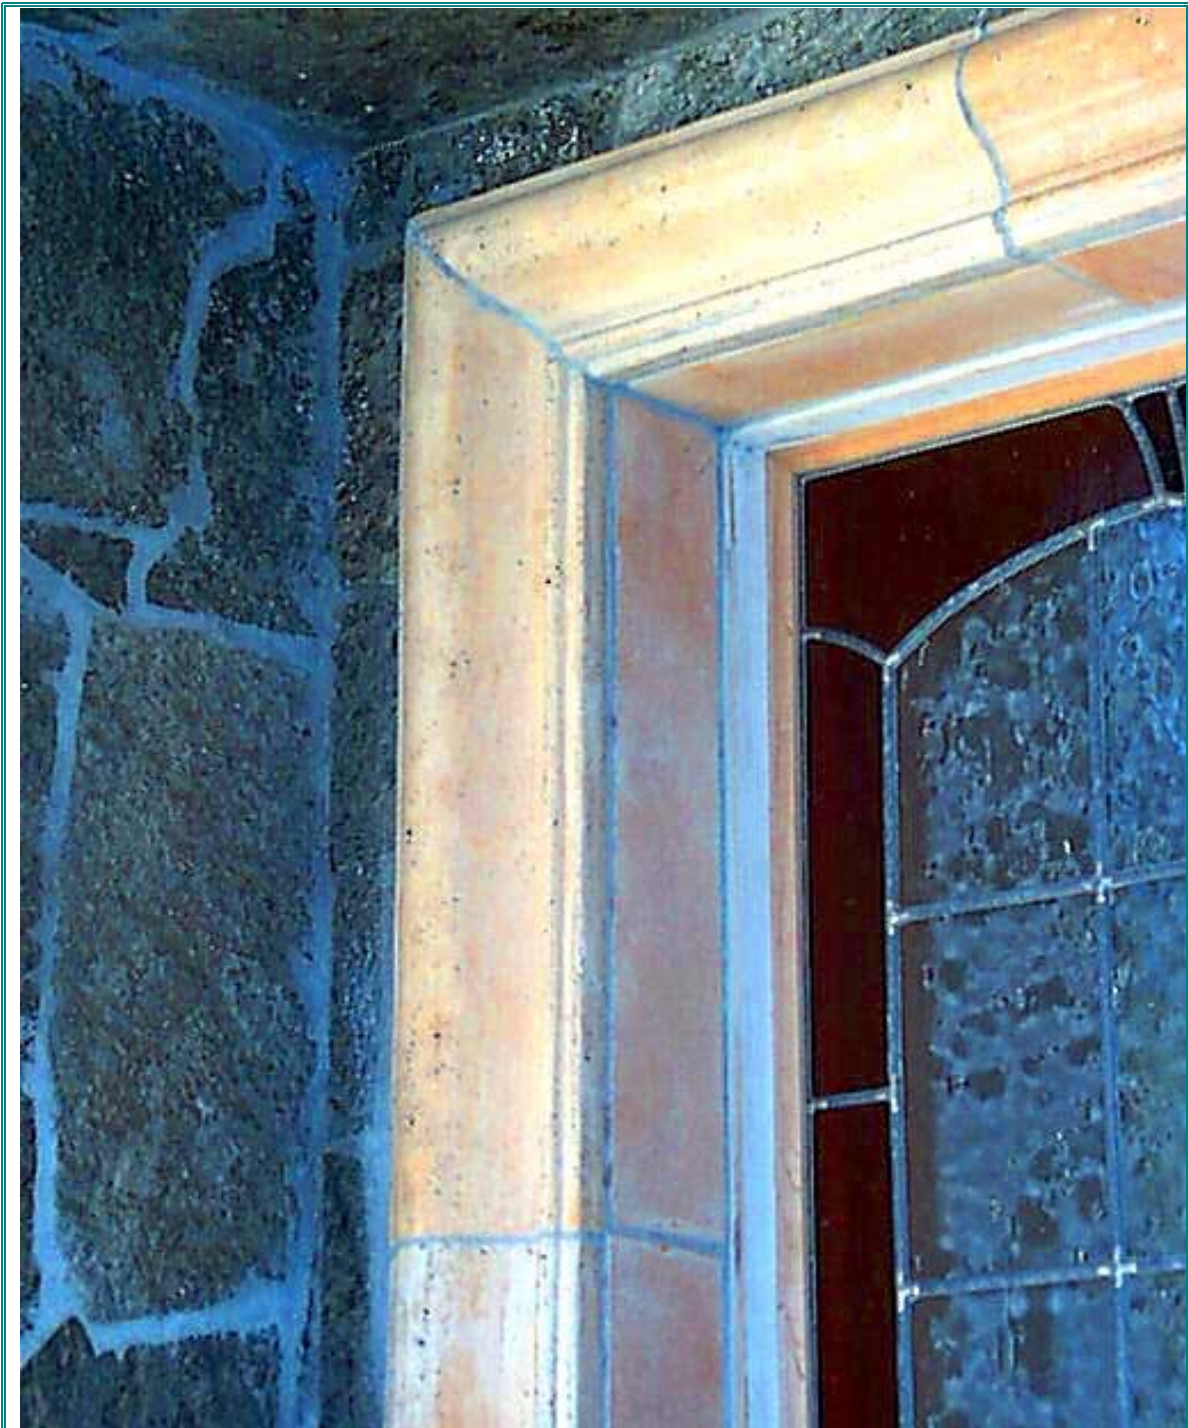

Detail of Cove/Stromboli assembly

Large Stromboli with and without the cove molding

Sill #3 with header surrounds

Sill #3 with small abacus surround

The small abacus used as transition from the flagstone

Installation detail on recessed window