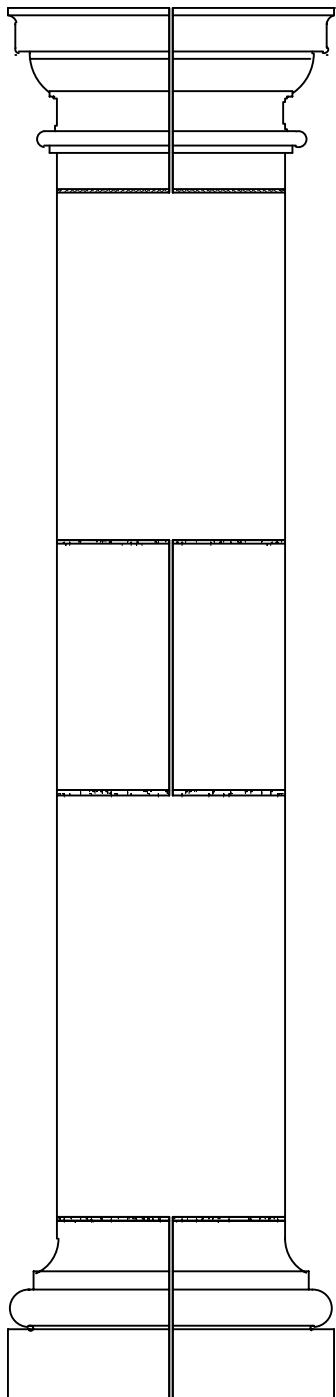

ECS
Euro Cast Stone Inc.
Phone: 530/8786665 Fax: 530/8784452
E-mail: pierre@eurocaststone.com