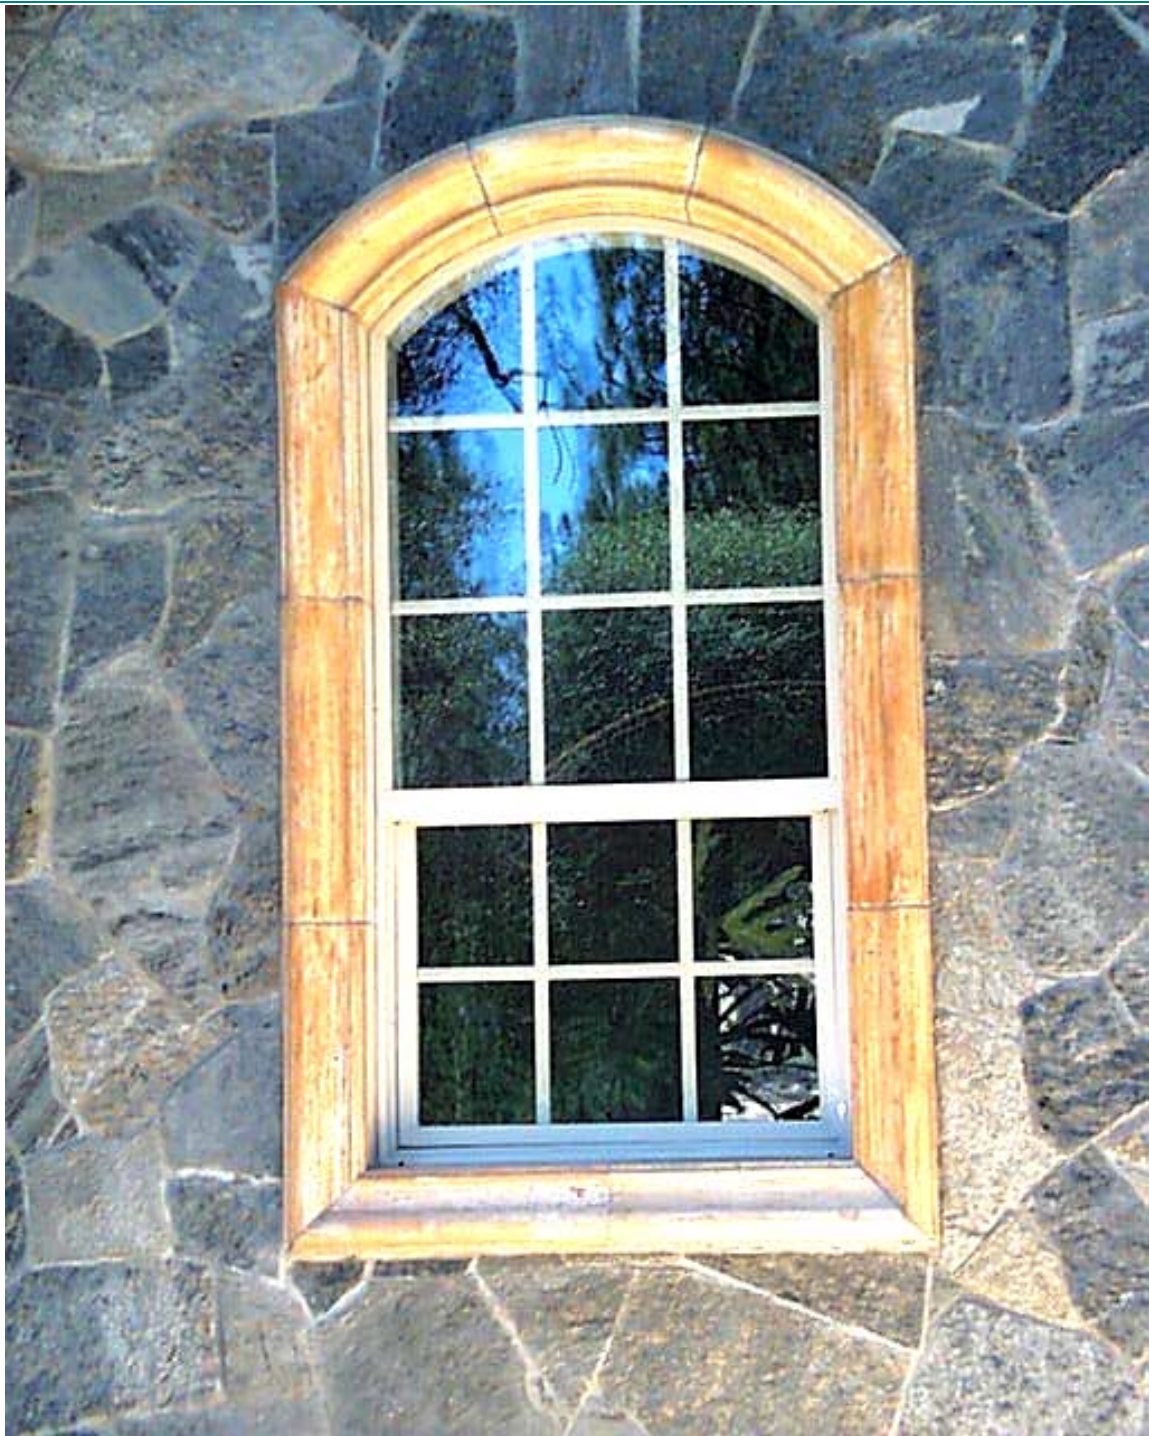

Detail of Cove/Stromboli assembly

Large Stromboli with and without the cove molding

Sill #3 with header surrounds

Sill #3 with small abacus surround

The small abacus used as transition from the flagstone

Installation detail on recessed window