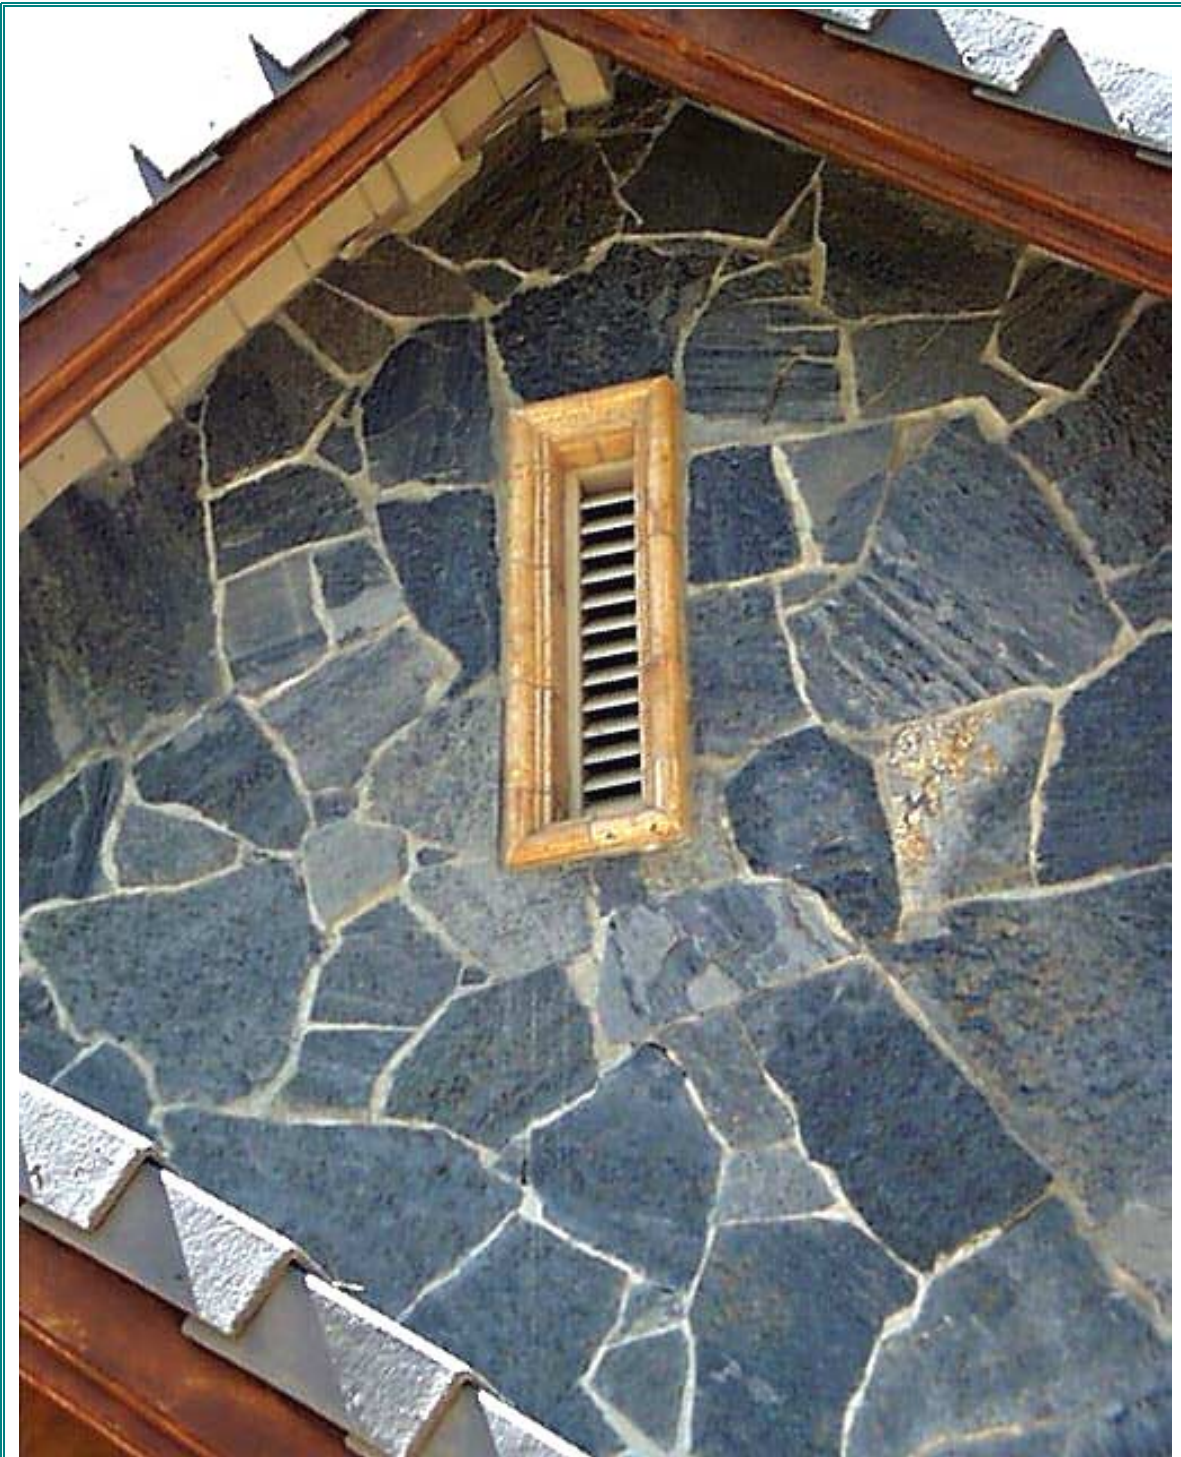

Detail of Cove/Stromboli assembly

Large Stromboli with and without the cove molding

Sill #3 with header surrounds

Sill #3 with small abacus surround

The small abacus used as transition from the flagstone

Installation detail on recessed window

Large New Abacus surround

Notice the curved cladding on the radius assembly

Window bull surround and sill #2

Side by side window bull

www.eurocaststone.com

Window Bull Detail assembly

Large Quarter Round surround

Front Porch
Eave Moldings

Square Columns

Flora deco use as a doorbell

More columns

Eave moldings, Window Sills...

“Architrave”, “Porte Cochere” made out of heavy moldings
This front door treatment is impressive.
Next page for the specifications