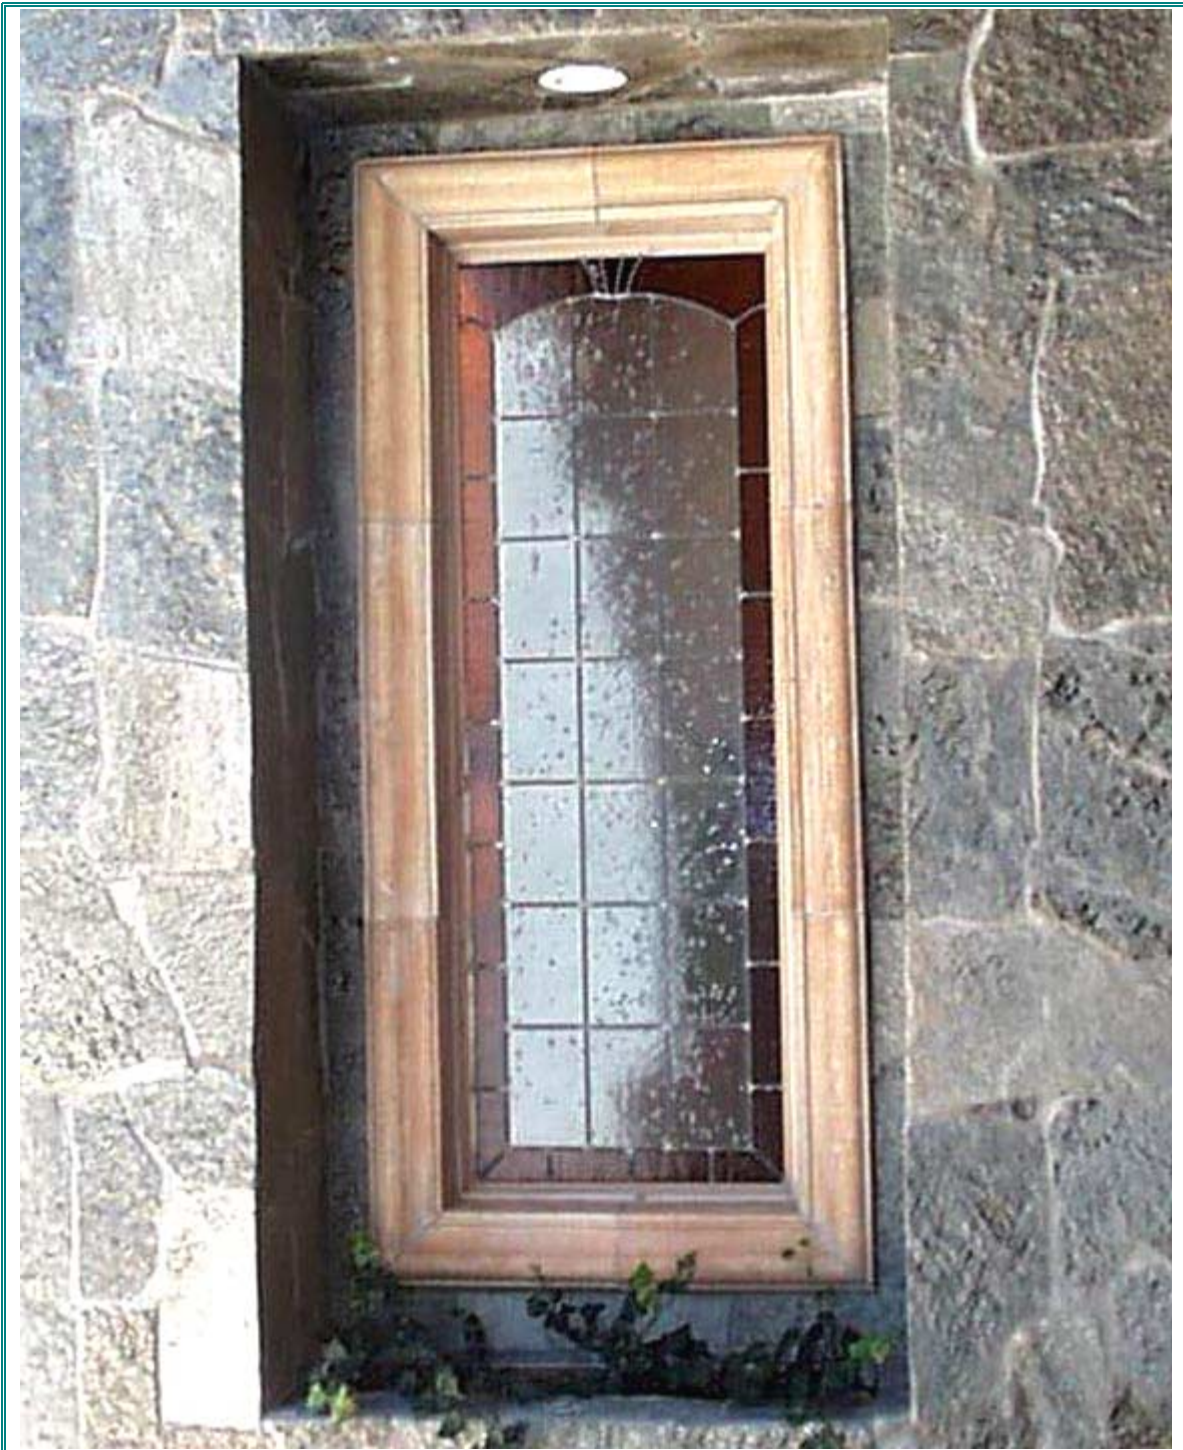

Detail of Cove/Stromboli assembly

Large Stromboli with and without the cove molding

Sill #3 with header surrounds

Sill #3 with small abacus surround

The small abacus used as transition from the flagstone

Installation detail on recessed window

Large New Abacus surround

Notice the curved cladding on the radius assembly

Window bull surround and sill #2

Side by side window bull

www.eurocaststone.com

Window Bull Detail assembly

Large Quarter Round surround