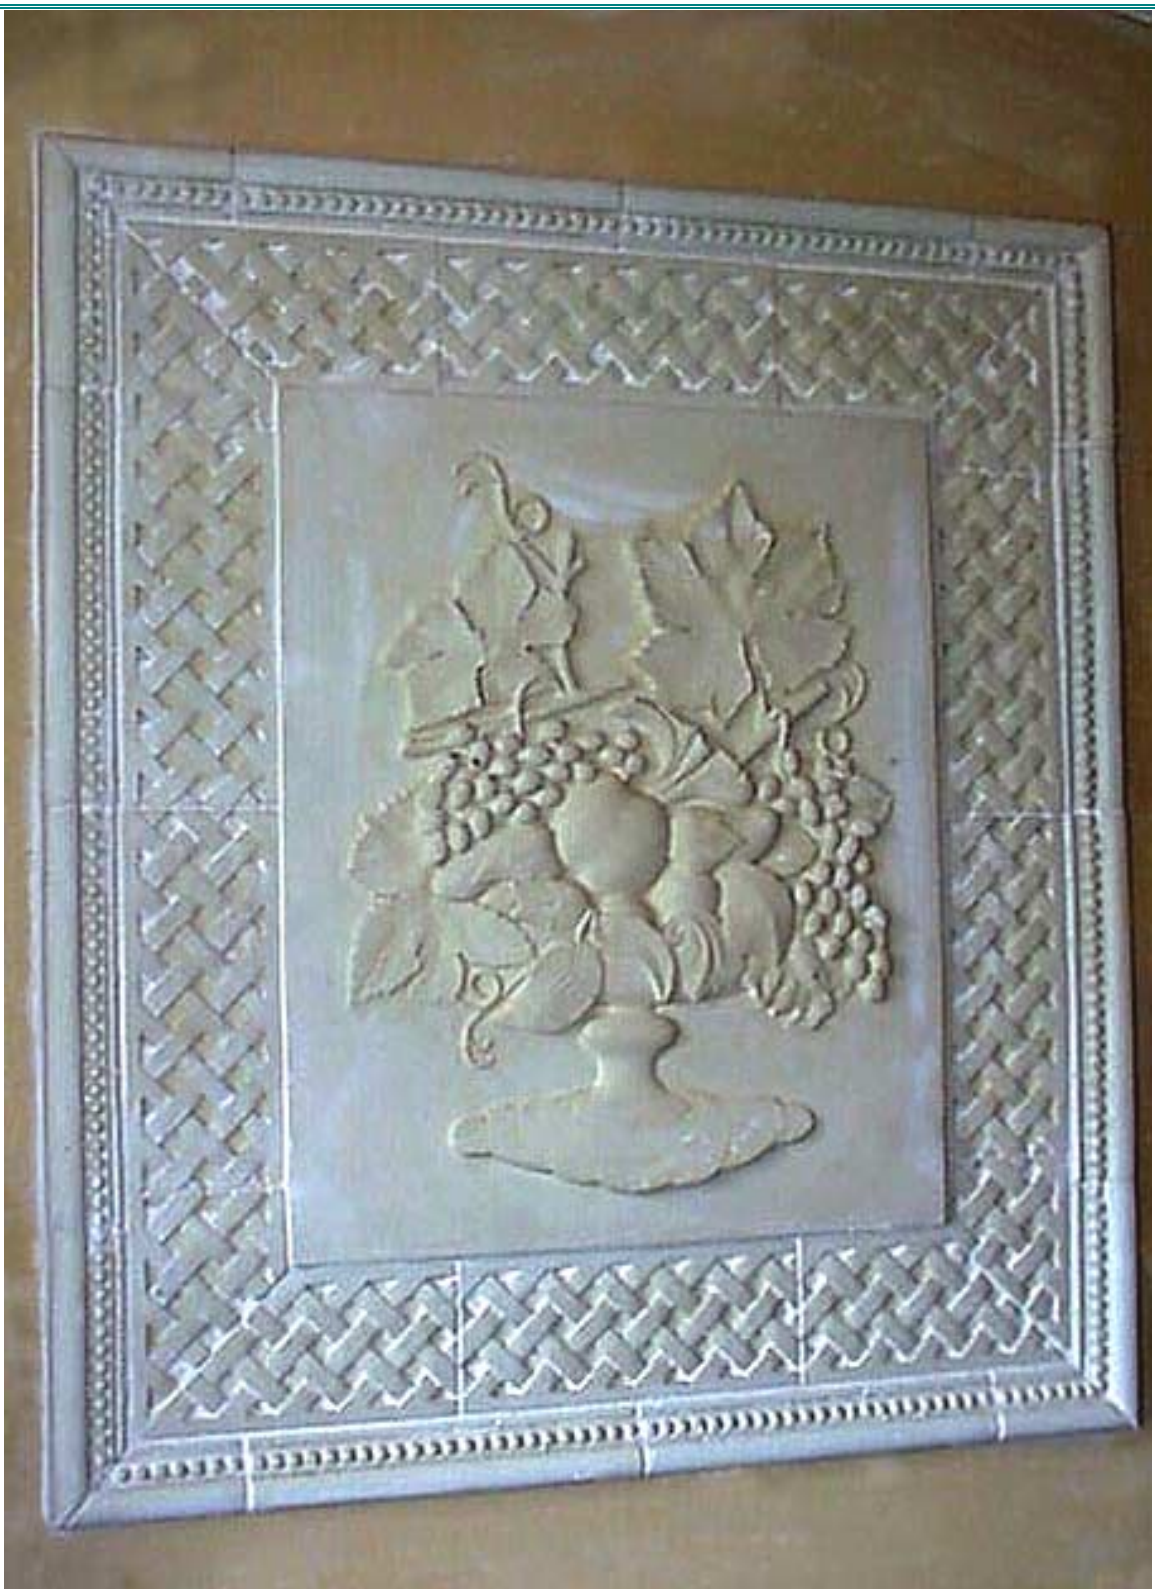

Then you can do a faux on the stone !!!

A smaller version of the Murphy Fireplace

Hoods with grapevine border and quarter round

With Anturium Border and Oak leaf

With Lattice Border and 12" Grapevine

Bead cornice, Lattice Borders and the Fruit Bowl Mural