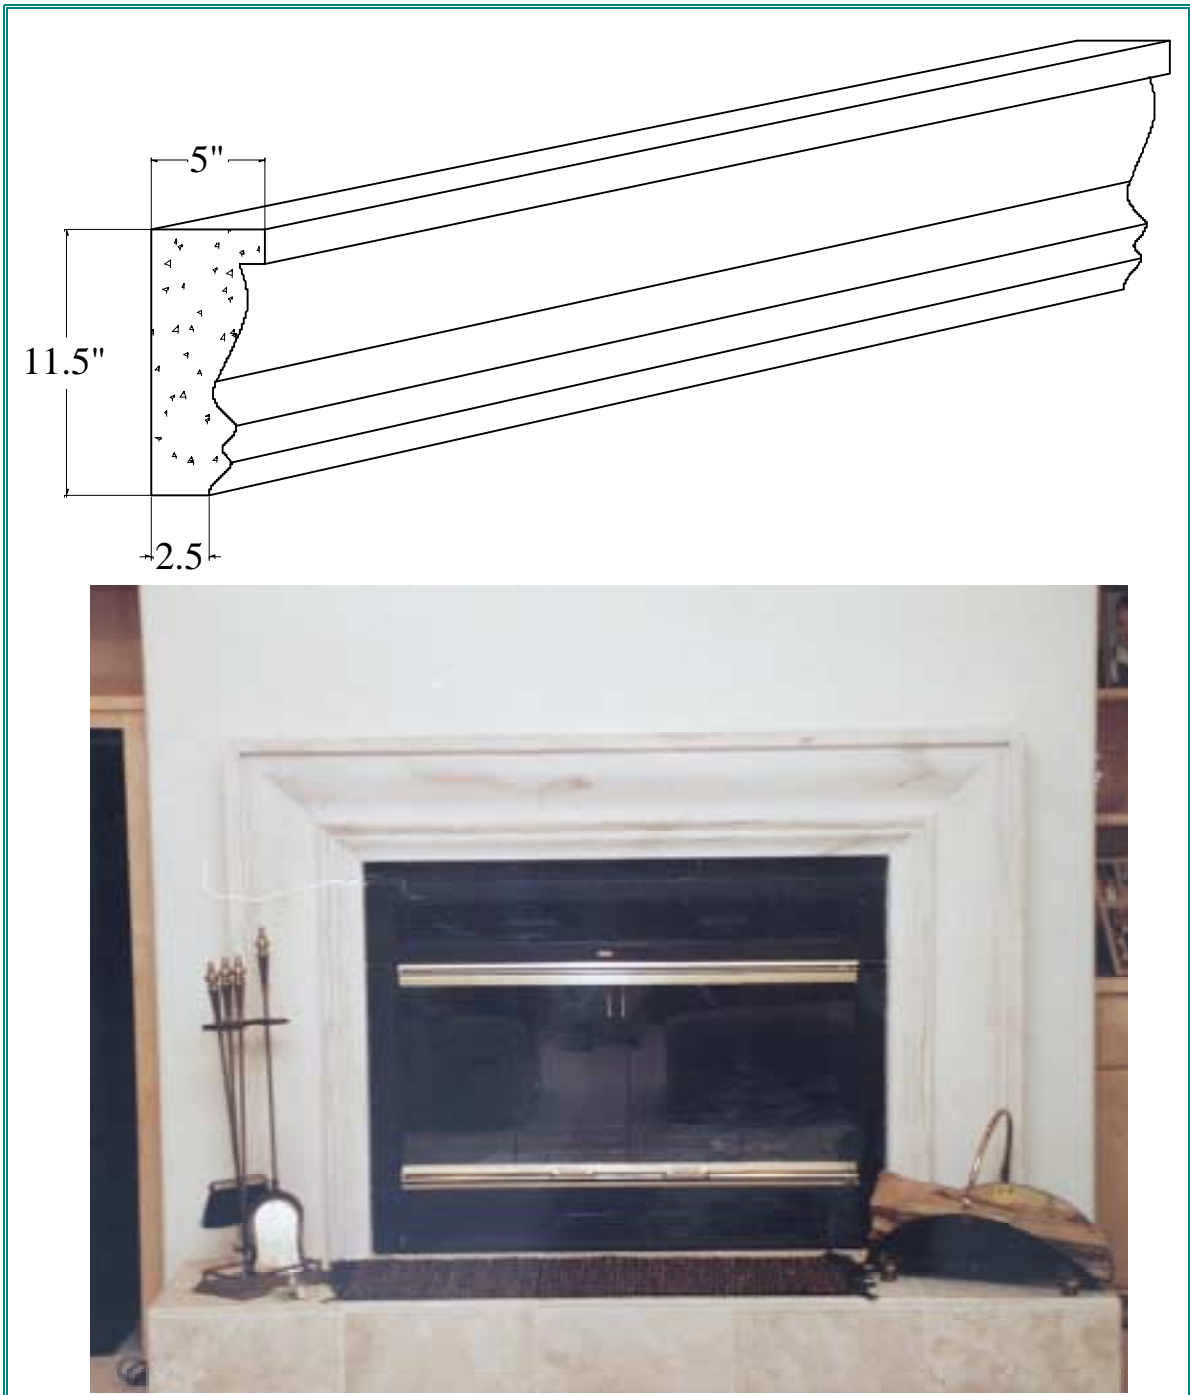

ECS
Euro Cast Stone Inc.

“ Turino “ Bolection