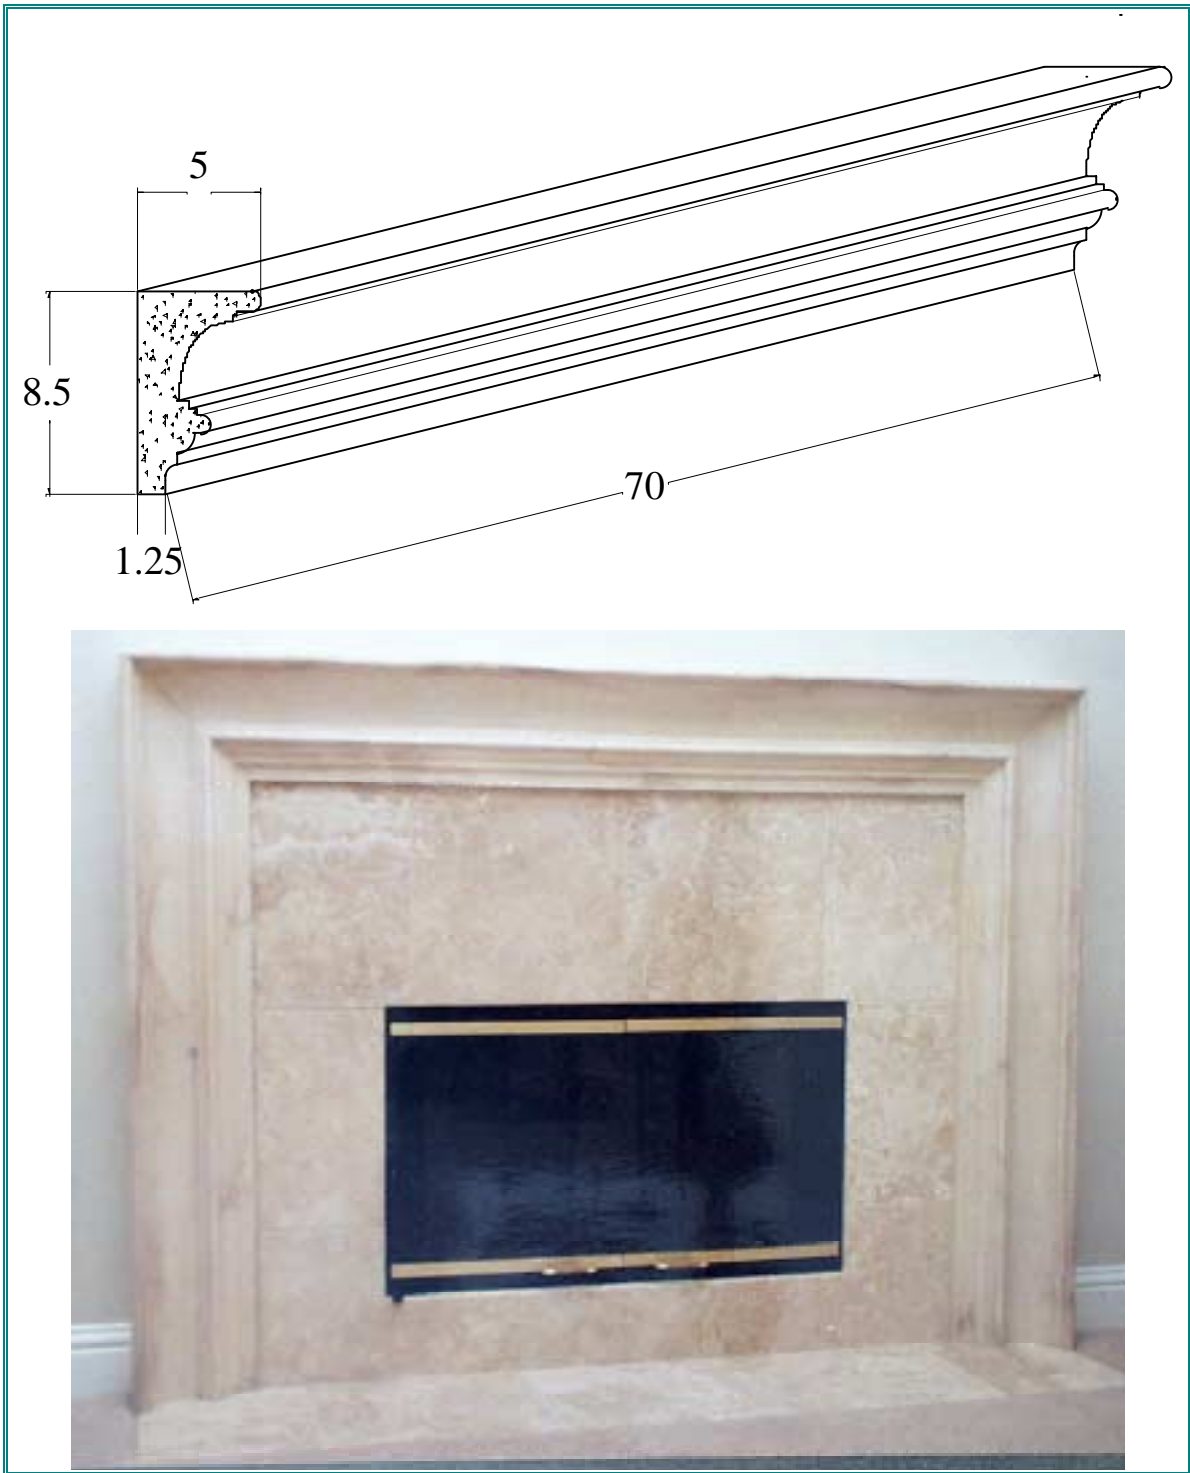

ECS
ECS Manufacturing Inc.

“Florence” Bolection