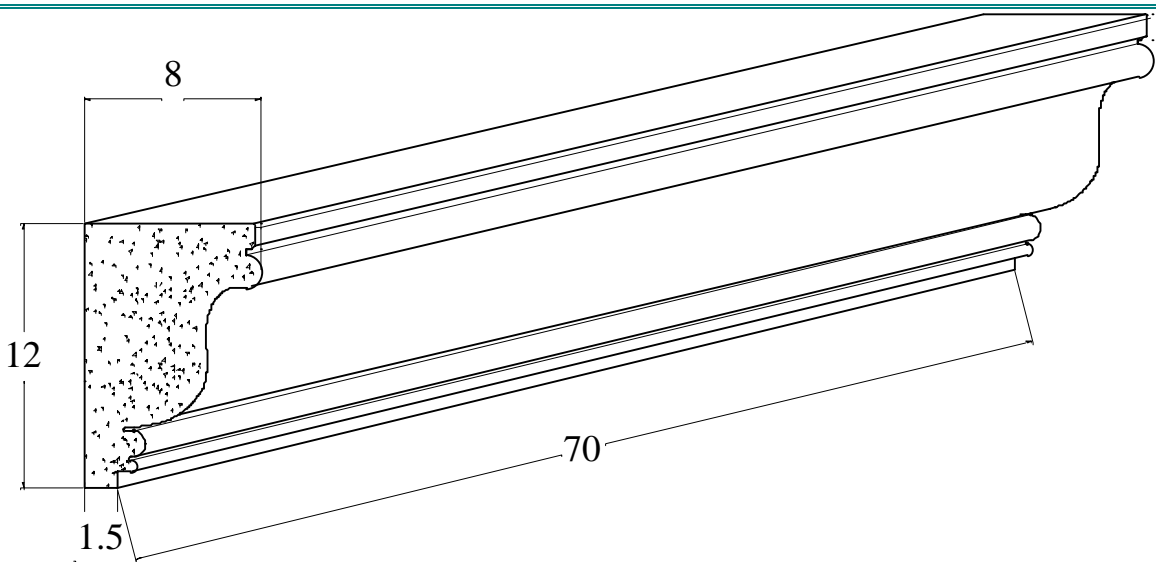

“Clenet “Bolection